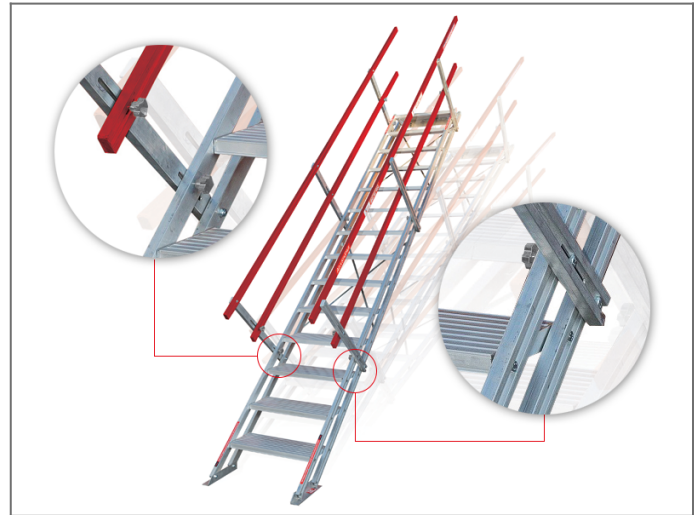

Each model is designed with a varying degree of height access, self leveling (600mm) treads are a unique design making these a worthwhile investment. Available in 3 sizes with adjustable height elevation from 1.9m to 4.0m. All versions come fitted with secure handrails and a midrail as standard.

AdjustaStairs® now come with a standard strutlock fitting allowing them to be locked in an open position without being fixed in – ideal for use on batters.

Features:

- 600mm Wide self-leveling treads.
- Folds flat for easy storage and transportation.
- Aluminium construction.
- Load tested to 500kg SWL

*Elevation range: suggested height range of stairs listed allows for a slope angle of between 32 – 48 degrees.

AdjustaStairs® is a registered trademark of [SafeSmart Access](#).

More Information

Delivery	SHIPS IN 1 - 2 DAYS. Delivery fees apply, see here.
-----------------	---