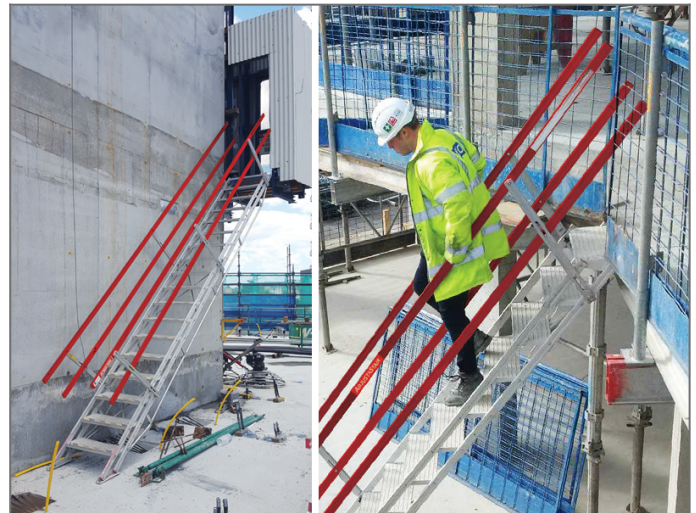

1800 255 349 | techadvice@allfasteners.com.au

600mm AdjustaStairs® SafeSmart Access

The perfect solution for temporary height access on site. The [AdjustaStairs®](#) is a portable aluminium solution made in New Zealand – light weight, easy and quick to set up.

Each model is designed with a varying degree of height access, self leveling (600mm) treads are a unique design making these a worthwhile investment. Available in 3 sizes with adjustable height elevation from 1.9m to 4.0m. All versions come fitted with secure handrails and a midrail as standard.

AdjustaStairs® now come with a standard strutlock fitting allowing them to be locked in an open position without being fixed in – ideal for use on batters.

Features:

- 600mm Wide self-leveling treads.
- Folds flat for easy storage and transportation.
- Aluminium construction.
- Load tested to 500kg SWL