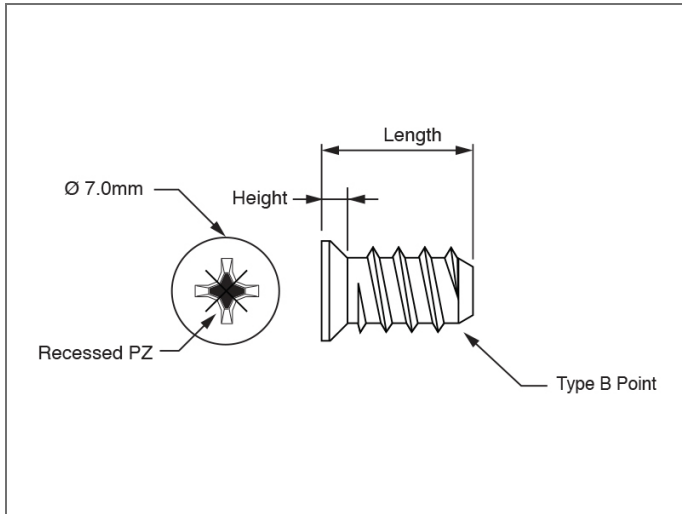

1800 255 349 | techadvice@allfasteners.com.au

Euro Screw Csk Hd Philips Drv

TECHNICAL INFO:

INSTALLATION

- **Drill Capacity:** For use in Pre-Drilled wood
- **Driver Type:** Philips P2
- **Installation Speed:** 1800 RPM Max Drill Speed

PHYSICAL CHARACTERISTICS

- **Head Type:** Countersunk
- **Point Type:** Blunt
- **Material:** Carbon Steel
- **Finish:** Zinc Plated
- **Head Dia:** 7mm
- **Head Height:** 2mm

PRODUCT LIST

SKU	Gauge x Length	Bx. Qty.	Crt. Qty.
3JCUZ06.1010	6.1 x 10mm	1000	24000