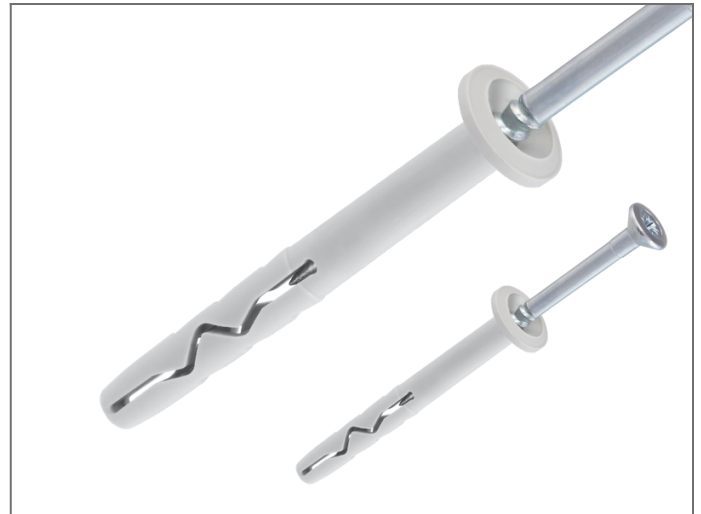

1800 255 349 | techadvice@allfasteners.com.au

Hammer-In Nylon Anchors Mushroom Head

Pre-assembled nail and nylon plug with mushroom collar for fixing metal plates. Hammer-in installation action for quick and easy installation into concrete and solid brick. The philips pozi drive head makes for simple adjustment or removal.

Nails feature an increased head diameter to ensuring a much better holding power.

Supplied in a bucket.

1800 255 349 | techadvice@allfasteners.com.au

PRODUCT LIST

SKU	Select	Max Fix.	Min Depth.	Bx. Qty.	Crt. Qty.
1SMNK06040	6 x 40mm	10mm	40mm	150	-
1SMNK06060	6 x 60mm	30mm	40mm	150	-
1SMNK06080	6 x 80mm	50mm	40mm	150	-