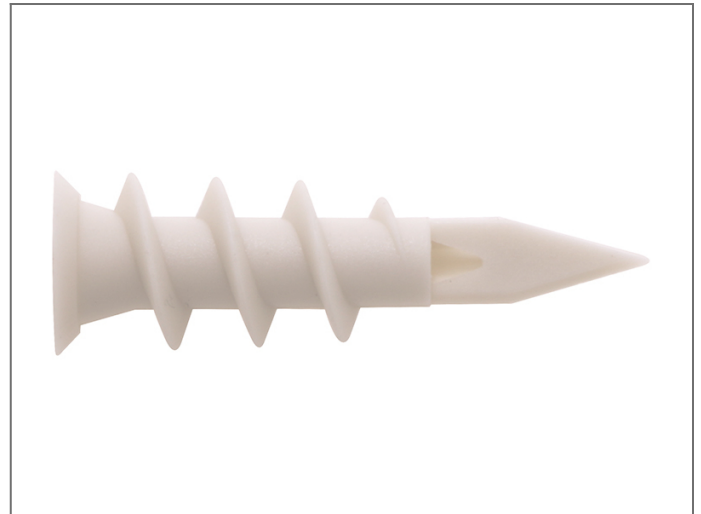

1800 255 349 | techadvice@allfasteners.com.au

Zip-Mates® Plasterboard Anchor Drill Point

Zip-Mates® self drilling plasterboard anchors provide a secure fixing point to plasterboard. For medium only duty applications around the home up to 10kgs, e.g bathroom and garage fixings, mirrors and clocks.

Available as both metal or nylon.

Warning: Zip-Mates® anchors are only as strong as the plasterboard in which they are anchored to.

The plasterboard will fail first, not the Zip-Mates®. Due to possible differences in applications and interpretation of results, purchasers must make their own evaluation of the product to determine the suitability of Zip-Mates® for their intended use.

1800 255 349 | techadvice@allfasteners.com.au

PRODUCT LIST

SKU	Description	Material	Load	Bx. Qty.	Crt. Qty.
1WZDME	Metal Zip-Mate - drill point	10-25mm	8-10g	100	-
1WZDNY	Nylon Zip-Mate - drill point	10-25mm	6-8g	100	-