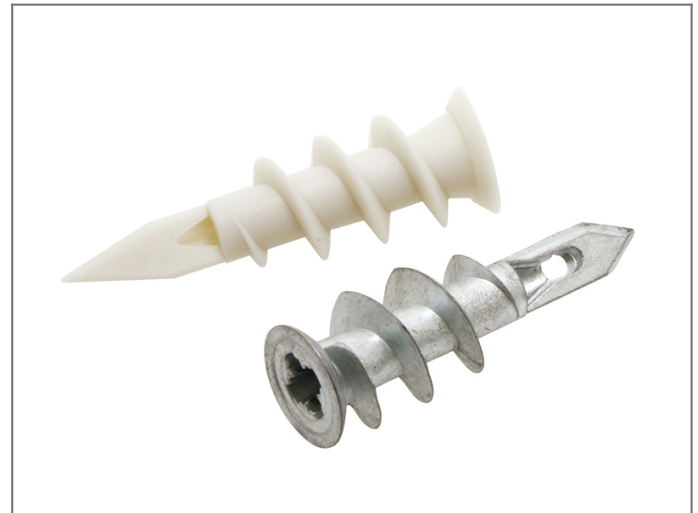

1800 255 349 | techadvice@allfasteners.com.au

Zip-Mates® Plasterboard Anchor Drill Point

Zip-Mates® self drilling plasterboard anchors provide a secure fixing point to plasterboard. For medium only duty applications around the home up to 10kgs, e.g bathroom and garage fixings, mirrors and clocks.

Available as both metal or nylon.

Warning: Zip-Mates® anchors are only as strong as the plasterboard in which they are anchored to.

The plasterboard will fail first, not the Zip-Mates®. Due to possible differences in applications and interpretation of results, purchasers must make their own evaluation of the product to determine the suitability of Zip-Mates® for their intended use.

1800 255 349 | techadvice@allfasteners.com.au

PRODUCT LIST

SKU	Description	Material	Load	Bx. Qty.	Crt. Qty.
1WZDME	Metal Zip-Mate - drill point	10-25mm	8-10g	100	-
1WZDNY	Nylon Zip-Mate - drill point	10-25mm	6-8g	100	-