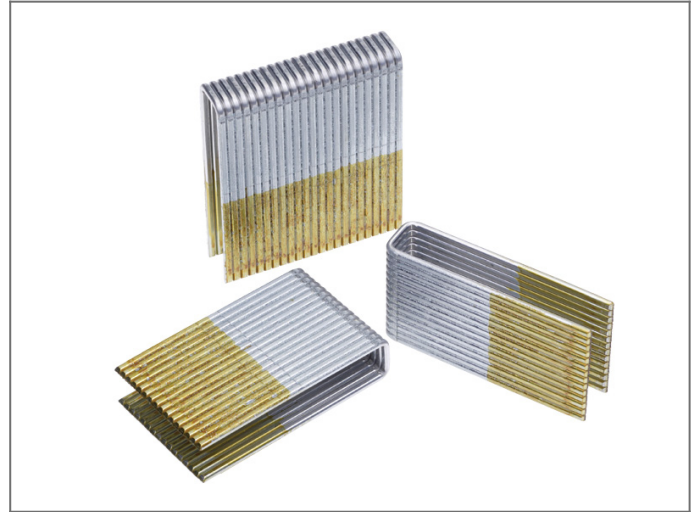

Staples Q Series Coated

PRODUCT LIST

| SKU | Leg Length | Crown Width | Wire Gauge | Bx. Qty. | Crt. Qty. |
|----------|------------|-------------|------------|----------|-----------|
| 4SQ17BAB | 38mm | 11.3mm | 15g | 5000 | - |
| 4SQ21BAB | 50mm | 11.3mm | 15g | 5000 | - |
| 4SQ23BAB | 57mm | 11.3mm | 15g | 5000 | - |
| 4SQ25BAB | 64mm | 11.3mm | 15g | 6200 | - |